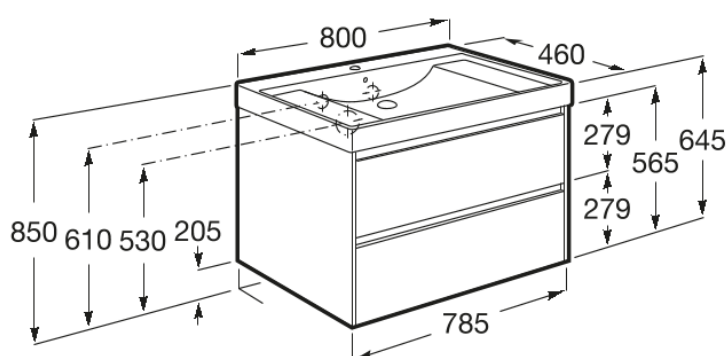

**ONA**

**Unik (base unit with two drawers and basin)**

**DIMENSIONS**

Length	800 mm
Width	460 mm
Height	645 mm

**COLOURS AND FINISHES**

**PRICE (VAT INCLUDED)**

**£1243.15**

**TECHNICAL DRAWINGS**

**FEATURES**

Base unit / Closing and opening system: Soft close drawers

Base unit / Doors and drawers combination: 2 drawers

Base unit / Internal dividers

Base unit / Structure: Drawers

Basin / Integrated shelf

Basin / Shelf position: On both sides

Basin / Taphole configuration: 1 taphole in the middle

Basin Position: Central

Basin shape: Square

Dimensions / Basin and base unit / Height (mm): 645

Dimensions / Basin and base unit / Length (mm): 800

Dimensions / Basin and base unit / Width (mm): 460

Installation type: Wall-hung

Material / Base unit: MDF

Material / Basin: FINECERAMIC®

Tap installation: On the basin

BOUGHT TOGETHER FREQUENTLY